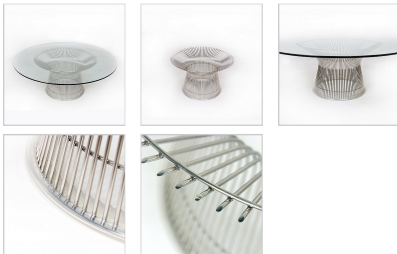

Platner Round Coffee Table - 42 inch Glass Top

Inspired By: Warren Platner Round Coffee Table

Item No.: QS-MC-6502-42

Price: \$995.00

Misc Text 6: [MC-6502](#)

Product Category: [Coffee Tables](#)

Designer: [Warren Platner](#)

Table Top Color: [Glass Top](#)

Product Group: [platner tables](#)

Modernism Style: [Mid-Century Modern](#)

Click to View Other In-Stock Colors: [MC-6502](#)

DESCRIPTION

Note: This quick ship item is only for the Platner Style: Round Coffee Table - 42 inch glass top. If you would like the 36 inch size option, please go to the main product page for this item: [MC-6502](#)

Part of the Platner Collection, our Wire Frame Coffee is inspired by Platner's designs from 1966 is an elegant addition to your living room. This iconic piece features steel rods to form the curved stool base. Our version of the Platner Coffee Table features half inch thick tempered glass resting on a sculptural base of stainless steel rods. The rods are polished to a medium shiny finish. There are clear rubber deals that are placed on the ends of the rods, to prevent them from scratching the glass and also, to keep the glass from sliding around.

Feature	Official Versions	Ours
Table Top	Wood, Clear glass, bronze glass, marble	Clear Glass only
Base Shape	Official Version	Similar
Base Rod Material	Mild Steel (not rust proof)	Solid stainless Steel
Base Colors	Nickel Plated, gold or bronze paint	Polished stainless, powder coating in Black, gold, dark bronze or select your own
Base Rings	3	3