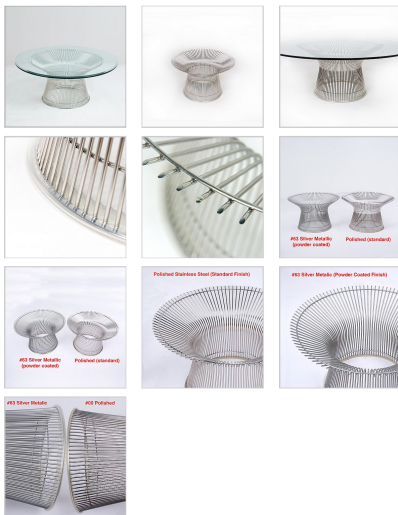

## Wire Frame Round Coffee Table - 36 inch Glass Top

Inspired By: Warren Platner Round Coffee Table

Item No.: QS-MC-6502-36

Price: \$840.00

Product Category: [Coffee Tables](#)

Designer: [Warren Platner](#)

### DESCRIPTION

Note: This quick ship item is only for the Platner Style: Round Coffee Table - 36 inch glass top. If you would like the 42 inch size option, please go to the main product page for this item: [MC-6502](#)

Part of the Platner Collection, our Wire Frame Coffee is inspired by Platner's designs from 1966 is an elegant addition to your living room. This iconic piece features steel rods to form the curved stool base. Our version of the Platner Coffee Table features half inch thick tempered glass resting on a sculptural base of stainless steel rods. The rods are polished to a medium shiny finish. There are clear rubber deals that are placed on the ends of the rods, to prevent them from scratching the glass and also, to keep the glass from sliding around.

<b>Feature</b>	<b>Official Versions</b>	<b>Ours</b>
<b>Table Top</b>	Wood, Clear glass, bronze glass, marble	Clear Glass only
<b>Base Shape</b>	Official Version	Similar
<b>Base Rod Material</b>	Mild Steel (not rust proof)	Solid stainless Steel
<b>Base Colors</b>	Nickel Plated, gold or bronze paint	Polished stainless, powder coating in Black, gold, dark bronze or select your own
<b>Base Rings</b>	3	3
<b>Glass Bevel</b>	Yes	Yes
<b>Clear Plastic Ring on Bottom</b>	Yes	Yes