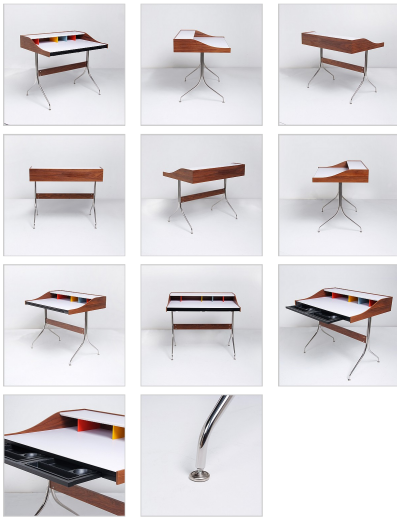

## Swag Desk - Nelson Style

Inspired By: George Nelson Swag Desk

Item No.: MC-5833

Product Category: [Desks](#)

Designer: [George Nelson](#)

Table Category: [Work Tables and Desks](#)

Table Top Color: [Wood Top](#)

### DESCRIPTION

George Nelson introduced the Swag Leg desk in 1958. Since that day, it has remained a timeless design with bright, fun pops of color and boosts tons of functionality. Nelson was looking for a fun piece that featured beautifully sculpted legs. While designing this desk, Nelson had to figure out how to mold the legs into just the right curves. The outcome was beyond brilliant. His leg design became the focal point to his new collection which included an armchair, work table and dining table.

Our version of the Nelson Swag Desk features modern enhancements such as, a grommet for wire management and a storage shelf that can house most laptop sizes. The drawers include molded plastic removable organizers for all your office needs. Our version of the Swag Desk is very sturdy, featuring stainless steel legs and walnut veneer sides. The bright dividers give your work station a vibrant pop of color against the solid white desk top. This desk puts the "fun" in functional.

#### Dimensions (inches):

Overall: 39w x 28.5d x 34.25h  
Desk Height: 29.75  
Shelf Depth: 9.25  
Drawers: 15.25w x 20.5d x 1.5h  
Weight: 75 lbs