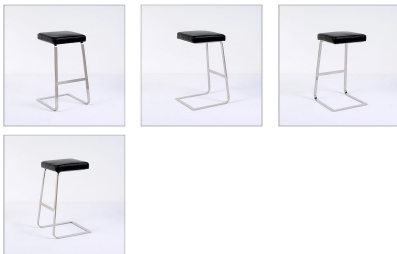

Mies van der Rohe Style: Exhibition Bar Stool

Inspired By: Mies van der Rohe Four Seasons Bar Stool

Item No.: MC-1020

Standard Leather Choices:

Premium Leather Choices:

DESCRIPTION

We make our Mies Armless Stool using only the high quality 15mm flat stock 304 stainless steel polished to a mirror-like finish. Our upholstery is top-grain leather imported from Italy. Excellent sewing detail is maintained on the all the chair seams. The seat cushion contains high resilient - high density polyurethane foam over an internal spring suspension.

Shown here in Premium Black leather.

Dimensions:

Overall: 17w x 18d x 29h
Seat Interior: 15w x 15d
Seat Height: 29h
Weight: 32lbs

Requirements for Your Own Material:

Leather: 18 sq ft
Fabric: 1.5 yds

LEATHER CHOICES

LEATHER CHOICES

Modern Classics Furniture offers the following Top-Grain Italian Leathers for this item. Features include:

- Top-grain leather from Grade A hides
- Smooth or Textured, depending on the color