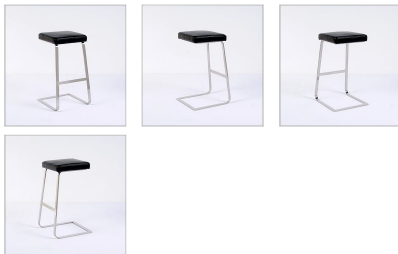

Mies van der Rohe Style: Exhibition Bar Stool

Inspired By: Mies van der Rohe Four Seasons Bar Stool

Item No.: MC-1020

Standard Leather Choices:

Premium Leather Choices:

Product Category: [Bar Stools](#)

Designer: [Mies van der Rohe](#)

Product Group: [brno chair](#)

Modernism Style: [Bauhaus Modern](#)

DESCRIPTION

We make our Mies Armless Stool using only the high quality 15mm flat stock 304 stainless steel polished to a mirror-like finish. Our upholstery is top-grain leather imported from Italy. Excellent sewing detail is maintained on the all the chair seams. The seat cushion contains high resilient - high density polyurethane foam over an internal spring suspension.

Shown here in Premium Black leather.

Dimensions:

Overall: 17w x 18d x 29h
Seat Interior: 15w x 15d
Seat Height: 29h
Weight: 32lbs

Requirements for Your Own Material:

Leather: 18 sq ft
Fabric: 1.5 yds

LEATHER CHOICES