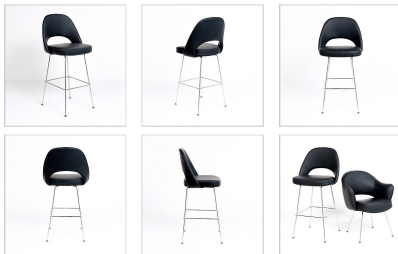

## Saارين Style: M72 Bar Stool

Inspired By: Eero Saarinen Side Chair in a Bar Stool

Item No.: MC-1357

## DESCRIPTION

Our M72 Saارين Style Bar Stool is inspired by the side chair designed and introduced in 1948 by Eero Saarinen as the second chair of his iconic Model 70 Series of chairs.

Our M72 Bar Stool is an elevated version of the Side Chair. Our internal shell is made of a molded polymerfiberglass.

### Dimensions:

Overall: 22w x 20d x 44.5h  
 Seat Interior: 20w x 18d  
 Seat Height: 30h  
 Weight: 38lbs