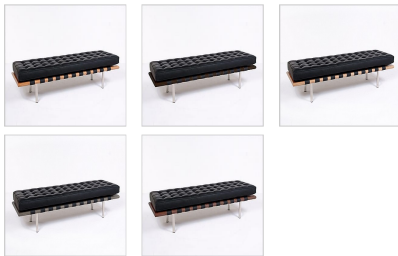

Product Category: [Benches](#)

Designer: [Mies van der Rohe](#)

Product Group: [barcelona bench](#)

Modernism Style: [Bauhaus Modern](#)

Upholstery Color: [Premium Black](#)

Click to View Other In-Stock Colors: [MC-1008](#)

Bench Width: [72 inches](#)

Availability: [In-Stock](#)

DESCRIPTION

Note: This quick ship item is only for the Mies Style: Exhibition 3-Seat Bench - Premium Black Leather. If you would like a different color, please go to the main product page for this item: [MC-1008](#)

The frame of our Exhibition 3-Seater Bench is constructed from premium grade hardwood (walnut or ash) - 4 wide x 1.5" thick - with 5 finish choices. The stainless steel legs are hand-polished to a high luster finish, are 1.5 inches in diameter and have a smooth plastic foot. There is a choice of seat height: either the standard 15" height (using 9 inch legs) or 18" seat height (using 12 inch legs).

The cushion surfaces consist of 48 individual top-grain, aniline dyed leather panels; each piece is cut and hand-sewn using a hand-rolling welting technique not found in other similar benches on the market. Inside the cushion is high resilient - high density polyurethane foam. The cushion is supported by leather straps screwed to the frame and whose top match the leather color.

Please read our Comparison Guide.

Dimensions:

Overall: 72w x 21.5d x 15h

Seat Interior: 72w x 21.5d

Seat Height: 15h

Weight: 64lbs