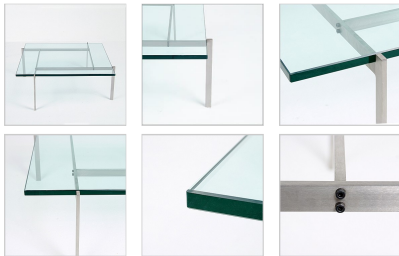

Kjaerholm PK61 Table - Brushed Steel - Glass Top

Inspired By: Poul Kjaerholm PK61 Table

Item No.: QS-MC-5912-BS-G01

Price: \$780.00

Product Category: [Coffee Tables](#)

Designer: [Poul Kjaerholm](#)

Product Group: [kjaerholm tables](#)

Modernism Style: [Scandinavian Modern](#)

Click to View Other In-Stock Colors: [MC-5912](#)

DESCRIPTION

Note: This quick ship item is only for the Kjaerholm Style: PK61 Table - Brushed Steel with the 19mm glass top. If you would like a different top choice, please go to the main product page for this item: [MC-5912](#)

Our PK61 designed by Kjaerholm is also constructed with brushed-satin stainless steel and topped with a square piece of tempered glass 19mm thick with polished edges.

Dimensions (inches):

Overall: 32.5w x 32.5d x 13h

Glass: 31.5w x 31.5d

Weight: 108lbs