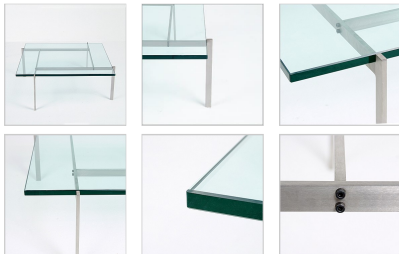

Kjaerholm PK61 Table - Brushed Steel - Glass Top

Inspired By: Poul Kjaerholm PK61 Table

Item No.: QS-MC-5912-BS-G01

Price: \$780.00

Product Category: [Coffee Tables](#)

Designer: [Poul Kjaerholm](#)

Product Group: [kjaerholm tables](#)

Modernism Style: [Scandinavian Modern](#)

Click to View Other In-Stock Colors: [MC-5912](#)

Availability: [In-Stock](#)

DESCRIPTION

Note: This quick ship item is only for our replica of the Kjaerholm Style: PK61 Table - Brushed Stainless Steel with the 19mm tempered glass top. If you would like a different top choice, please go to the main product page for this item: [MC-5912](#)

Our replica of the PK61 table was designed by Kjaerholm and is constructed with stainless steel with a brushed finish and topped with a square piece of 19mm thick (about 3/4 inch) tempered glass with pencil rounded edges.

Dimensions (inches):

Overall: 32.5w x 32.5d x 13h

Glass: 31.5w x 31.5d

Weight: 108lbs