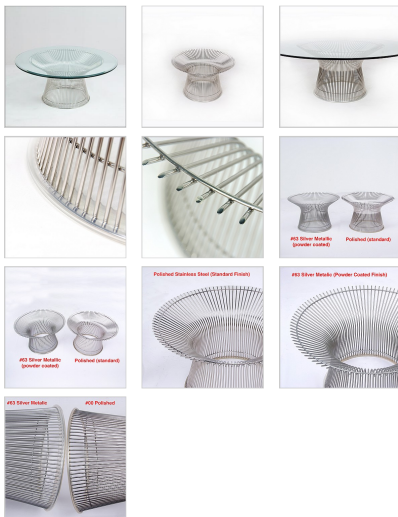

## Platner Round Coffee Table - 36 inch Glass Top

Inspired By: Warren Platner Round Coffee Table

Item No.: QS-MC-6502-36

Price: \$840.00

Product Category: [Coffee Tables](#)

Designer: [Warren Platner](#)

Table Top Color: [Glass Top](#)

### DESCRIPTION

Note: This quick ship item is only for the Platner Style: Round Coffee Table - 36 inch glass top. If you would like the 42 inch size option, please go to the main product page for this item: [MC-6502](#)

Part of the Platner Collection, our Wire Frame Coffee is inspired by Platner's designs from 1966 is an elegant addition to your living room. This iconic piece features steel rods to form the curved stool base. Our version of the Platner Coffee Table features half inch thick tempered glass resting on a sculptural base of stainless steel rods. The rods are polished to a medium shiny finish. There are clear rubber deals that are placed on the ends of the rods, to prevent them from scratching the glass and also, to keep the glass from sliding around.

<b>Feature</b>	<b>Official Versions</b>	<b>Ours</b>
<b>Table Top</b>	Wood, Clear glass, bronze glass, marble	Clear Glass only
<b>Base Shape</b>	Official Version	Similar
<b>Base Rod Material</b>	Mild Steel (not rust proof)	Solid stainless Steel
<b>Base Colors</b>	Nickel Plated, gold or bronze paint	Polished stainless, powder coating in Black, gold, dark bronze or select your own
<b>Base Rings</b>	3	3
<b>Glass Bevel</b>	Yes	Yes
<b>Clear Plastic Ring on Bottom</b>	Yes	Yes