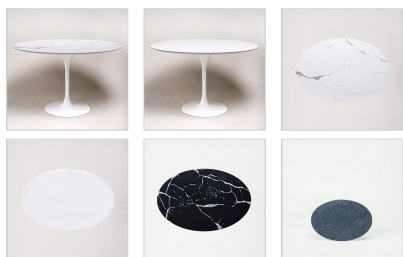

## Tulip Dining Table 72 inch Oval - Saarinen Style

Tulip Dining Table with Large Oval Surface

Item No.: MC-1374

### Saarinen Table Top Choices:

Product Category: [Dining Tables](#)

Designer: [Eero Saarinen](#)

Table Category: [Dining Tables](#)

Table Top Color: [Quartz Top](#)

Product Group: [tulip tables](#)

Modernism Style: [Mid-Century Modern](#)

## DESCRIPTION

Eero Saarinen, created his Pedestal Collection in the mid-1950s. An integral part of the series, the Tulip Table mimics the same sleek design and pedestal base of the wildly popular Tulip Chair. This stunningly simplistic table is versatile, beautiful and ready to transform your space.

Our table is custom made for us with the standard table height of 29.5 inches (not 28.5 inches like most other sellers have), and we offer a quartz top with the same edge detail as the original.

Quartz is a durable, nonporous material, most commonly used on countertops. Quartz has a variety of different colors and textures, and we have chosen three colors of tops to use on our Saarinen Style Tulip Tables: solid white quartz, white quartz with grey veins and black quartz with white veins. By its simplicity, it can complement any design choice. This material also comes with a stain resistant finish that gives it a longer life free of discoloration. We have decided to discontinue our offering of Carrara Marble tops due to long term performance of this material. Between the continual upkeep and lack of stain protection offered, we believe the quartz is a superior production for a similar look.