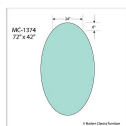

DESCRIPTION

Eero Saarinen, created his Pedestal Collection in the mid-1950s. An integral part of the series, the Tulip Table mimics the same sleek design and pedestal base of the wildly popular Tulip Chair. This stunningly simplistic table is versatile, beautiful and ready to transform your space.

Our table is custom made for us with the standard table height of 29.5 inches (not 28.5 inches like most other sellers have), and we offer a quartz top with the same edge detail as the original.

Quartz is a durable, nonporous material, most commonly used on countertops. Quartz has a variety of different colors and textures, and we have chosen three colors of tops to use on our Saarinen Style Tulip Tables: solid white quartz, white quartz with grey veins and black quartz with white veins. By its simplicity, it can complement any design choice. This material also comes with a stain resistant finish that gives it a longer life free of discoloration. We have decided to discontinue our offering of Carrara Marble tops due to long term performance of this material. Between the continual upkeep and lack of stain protection offered, we believe the quartz is a superior production for a similar look.

Dimensions:

Overall (in): 72w x 42d x 29.25h
Base (in): 22 x 30
Weight: 350lbs

WOOD CHOICES

Our version of the Eero Saarinen designed Tulip Table is an excellent replacement for the official version of this table sold at Design Within Reach, Knoll and Hive Modern. It is also way better than the low-market versions you will find on the market. Beside the obvious price difference, the following list highlights a few of the key differences:

Feature	Official Versions	Ours	Low-Market
Table Top	Wood and Italian marble	Quartz in 3 colors	Chinese Marble
Table Height	28.5"	29.5"	28.5"