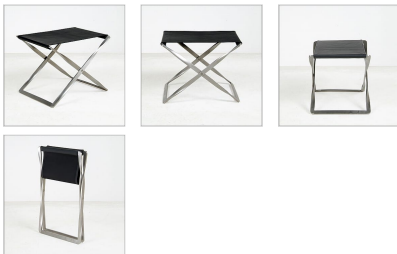

Designer: [Poul Kjaerholm](#)

Product Group: [kjaerholm seating](#)

Modernism Style: [Scandinavian Modern](#)

DESCRIPTION

The PK91 Folding Stool was designed by Kjaerholm in 1961 and incorporated flat spring steel bars and canvas or leather for the seat. The long sides of the frames formed the legs of the stool and were twisted like propellers for increased strength. In a traditional folding stool of the time, the legs were located on either side of the seat to minimize the distance spanned by the wood struts. But by twisting the legs, Kjaerholm's stool could span a wider distance and thus, he rotated the structure 90 degrees so that crossed legs formed the front and the back of the stool.

Another innovation of this PK91 folding stool was the way it folded flat. In a typical stool, the identical frames are nested one inside the other, which causes them to be offset when the stool was folded. Kjaerholm wanted his stool to appear consistent from both sides, folded or unfolded. The PK91 achieves this because of two design features: First, the points of contact between two frames consists of ball bearings flush joints. Second, the frames are mirrored parallelograms with corners of 88 and 92 degrees. The proportion of the seat conceals this distortion and creates the appearance of the identical, nested frames.

Our PK91 inspired Folding Stool incorporates all of the elements described above. In addition, we use 12mm satin-brushed 304 stainless steel for the frame with a 3mm corner radius. The seat is made with 2mm thick cowhide belting, covered with your choice of black, dark brown or white leather.

Features:

- Dimensions: 22.5w x 17.8d x 18h
- Premium stainless steel constructions true to the original
- 2mm Thick Leather
- Choice of brushed-satin or polished stainless steel base
- Choice of leather colors