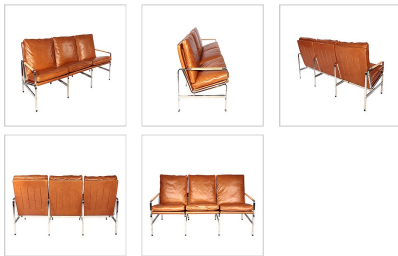

Fabricius-Kastholm Style: FK6720 Sofa

Inspired By: Fabricius & Kastholm FK6720 Sofa

Item No.: MC-2423

Premium Leather Choices:

Product Category: [Lounge Chairs](#)

Designer: [Fabricius and Kastholm](#)

Product Group: [Fabricius and Kastholm](#)

Modernism Style: [Scandinavian Modern](#)

Availability: [Made to Order](#)

DESCRIPTION

Dimensions (inches):

Overall: 85w x 30.7d x 33.9h
Seat Interior: 51.5w x 18.7d
Seat Height: 18.3h
Arm Height: 20.9h
Weight: 140lbs

LEATHER CHOICES

For this product, Modern Classics Furniture offers only one level of Top-Grain Italian Leather: Premium. Our **Premium leathers** are top-grain, aniline-dyed, have a soft feel to them and retains the hides natural grain patterns. All our leathers are considered equally durable and are ideal for home or commercial use. To read more about leather, read our [A Guide to Understanding Upholstery Leather: A Primer](#).

We are happy to mail you a physical piece of leather so you can hold it in your hands.

Click on any of these images for an enlarged view.

Premium Leathers (Top Grain-Smooth)

Porcelain White L201	Alpine White L203	Buff Tan L213	Sandstone L215	Driftwood Tan L219	Terra Brown L224	Golden Tan L227	Taupe L229	Saddle Brown L231	Espresso Brown L235	Navy Blue L237	Cloud Gray L239
----------------------------	-------------------------	------------------	-------------------	--------------------------	------------------------	-----------------------	---------------	-------------------------	---------------------------	----------------------	-----------------------