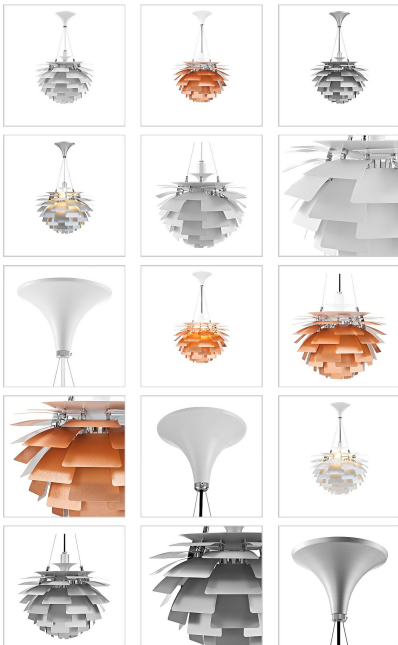

Poul Henningsen Style: Artichoke Chandelier - Medium
 Modern Industrial style

Item No.: ML-42920

Metal Finish Choices:

Product Category: [Lighting](#)

Designer: [Poul Henningsen](#)

Lighting Category: [Chandeliers](#)

Product Group: [Modern Lighting](#)

Modernism Style: [Mid-Century Modern](#)

DESCRIPTION

This unique chandelier known as the PH Artichoke Pendant is in a vintage style designed by Poul Henningsen. His design was inspired by the electric lightbulb. This stunning chandelier is glare-free with 66 aluminum leaves positioned in 11 overlapping rows of 6 for an illuminated room. Its industrial modern style is a great accessory to any room.

Three sizes to choose from (Small, Medium and Large) and five colors: Black, White, Brushed Aluminum, Brushed Rose/Copper and Brushed Brass. This item is the **Medium** Size. There are three wires that hold this fixture, which can be adjusted during installation to hang the chandelier with an adjustment range of 30 to 168 inches (as measured from the ceiling to the bottom of the fixture). The underside of the leaves are finished in white. Hardwire only.

Dimensions:

- Small: 19d x 16h inches (Product No: [ML-42910](#))
- Medium: 23.5d x 20h inches (Product No: [ML-42920](#))
- Large: 28d x 26h inches (Product No: [ML-42930](#))

Details:

- Designer: Poul Henningsen
- Lamping: Takes 1 - A19 (standard household bulb) up to 150 watts; LED bulb is included
- Fixture Dimensions: 23.5d x 22h inches
- Adjustable Hanging Length: 30 to 168 inches
- Color Choices: Black, White, Brushed Aluminum, Brushed Rose/Copper and Brushed Brass