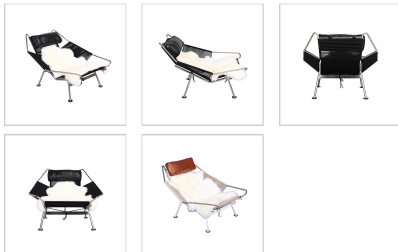

Flag Halyard Chair - Wegner Style

Inspired By: Hans Wegner Flag Halyard Chair with Rope Suspension Design

Item No.: MC-6461

Premium Leather Choices:

Rope Color:

Product Category: [Lounge Chairs](#)

Designer: [Hans Wegner](#)

Product Group: [wegner seating](#)

Modernism Style: [Scandinavian Modern](#)

Availability: [Made to Order](#)

DESCRIPTION

Upholding the iconic style of the original Danish design, our version of Wegner's Flag Halyard chair is perfectly balanced masterpiece. Our Wegner inspired Flag Halyard chair features a stainless steel frame and base, with tight-weave rope in two colors (Natural and Black), a leather pillow in a choice of colors and an Australian wool throw, also with a choice of color between white and black/white. Hans Wegner conceived the idea for this chair while at the beach, but it will fit in with any modern decor without the crashing waves. Note the wide-set and low frame, which is naturally perfect for an afternoon rest, especially when matched with the cozy comfort of a sheepskin throw and down feather filled headrest.

Dimensions (inches):

Overall: 41w x 46d x 32h
 Seat Interior: 22.5w x 18d
 Seat Height: 10-15h
 Arm Height: 16.75h
 Weight: 65lbs

LEATHER CHOICES

For this product, Modern Classics Furniture offers only one level of Top-Grain Italian Leather: Premium. Our **Premium leathers** are top-grain, aniline-dyed, have a soft feel to them and retains the hides natural grain patterns. All our leathers are considered equally durable and are ideal for home or commercial use. To read more about leather, read our [A Guide to Understanding Upholstery Leather: A Primer](#).