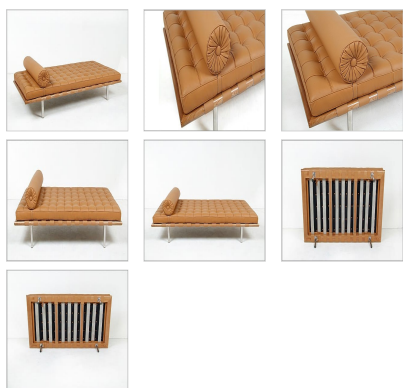

Mies van der Rohe Style: Exhibition Daybed

Inspired By: Mies van der Rohe Barcelona Couch

Item No.: MC-1006

Grade 1 Leather Choices:

Grade 2 Leather Choices:

Grade 3 Leather Choices:

Wood Finish Choices:

Leg Length:

Availability: [Made to Order](#)

DESCRIPTION

Our Exhibition Daybed was inspired by the design of popular Mies van der Rohe Sofa, also known as the "Barcelona Couch". This design was first introduced and recognized as a signature modernist furniture model in architect Phillip Johnson's New York apartment.

Our Exhibition Daybed is close to the size and geometry original design. The frame is constructed from premium grade hardwood (walnut or ash) - 4" wide x 1.5" thick - with 3 finish choices: medium walnut, dark walnut, or ebonized black ash. The stainless steel legs are hand-polished to a high luster finish, are 1.5 inches in diameter and have a smooth plastic foot. There is a choice of seat height: either the standard 15" height (using 9 inch legs) or 18" seat height (using 12 inch legs).

Dimensions:

Overall: 76.5w x 37d x 15h
 Seat Interior: 76.5w x 37d
 Seat Height: 15h
 Weight: 98lbs

Requirements for Your Own Material:

Leather: 110 sq ft
Fabric: 8.5 yds

[Read our Comparison Guide](#)

LEATHER CHOICES