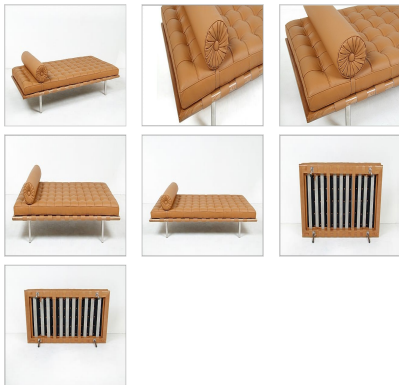

Mies van der Rohe Style: Exhibition Daybed

Inspired By: Mies van der Rohe Barcelona Couch

Item No.: MC-1006

Grade 1 Leather Choices:

Grade 2 Leather Choices:

Grade 3 Leather Choices:

Wood Choices:

Leg Length:

Our Exhibition Daybed is close to the size and geometry original design. The frame is constructed from premium grade hardwood (walnut or ash) - 4" wide x 1.5" thick - with 3 finish choices: medium walnut, dark walnut, or ebonized black ash. The stainless steel legs are hand-polished to a high luster finish, are 1.5 inches in diameter and have a smooth plastic foot. There is a choice of seat height: either the standard 15" height (using 9 inch legs) or 18" seat height (using 12 inch legs).

The cushion surfaces consist of 78 individual top-grain, Italian leather panels; each piece is cut and hand-sewn using a hand-rolling welting technique not found in other versions on the market. Inside the cushion is high resilient - high density polyurethane foam. The cushion is supported by heavy saddle leather straps screwed to the frame and whose top match the leather color. The bolster pillow features tufting at each end and is attached with buckled straps. The bolster measures 8 inches in diameter by 36 inch long.

Dimensions:

Overall: 76.5w x 37d x 15h
 Seat Interior: 76.5w x 37d
 Seat Height: 15h
 Weight: 98lbs

Requirements for Your Own Material:

Leather: 110 sq ft

Fabric: 8.5 yds

[Read our Comparison Guide](#)

LEATHER CHOICES