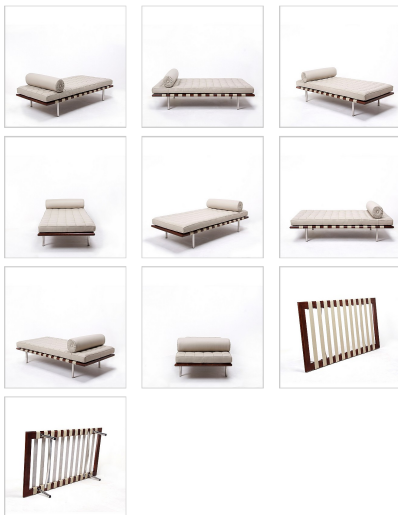

## Mies van der Rohe Style: Exhibition Daybed

Inspired By: Mies van der Rohe Barcelona Couch

Item No.: MC-1006

Our Exhibition Daybed is close to the size and geometry of the original design. The wood frame is constructed from premium grade hardwood (ash) - 4" wide x 1.5" thick - with 5 finish choices. There are two stainless steel bars under the frame for support. The stainless steel legs are hand-polished to a high luster finish, are 1.5 inches in diameter and have a smooth plastic foot. There is a choice of seat height: either the standard 15" height (using 9 inch legs) or 18" seat height (using 12 inch legs).

### Dimensions:

Overall: 76.5w x 37d x 15h  
 Seat Interior: 76.5w x 37d

Seat Height: 15h  
Weight: 98lbs

### Premium Leathers (Top Grain - Smooth)

Porcelain White L201	Alpine White L203	Beige White L211	Sandstone L215	Driftwood Tan L219	Terra Brown L224	Golden Tan L227	Saddle Brown L231	Espresso Brown L235	Navy Blue L237	Nimbus Gray L238	Cloud Gray L239	Premium Black L244
----------------------	-------------------	------------------	----------------	--------------------	------------------	-----------------	-------------------	---------------------	----------------	------------------	-----------------	--------------------