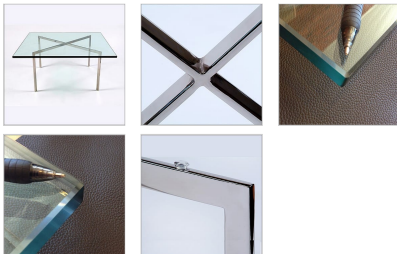

Mies van der Rohe Style: Exhibition Coffee Table

Inspired By: Mies van der Rohe Barcelona Table

Item No.: QS-MC-1061

Price: \$1,130.00

Product Category: [Coffee Tables](#)

Designer: [Mies van der Rohe](#)

Table Category: [Coffee Tables](#)

Table Top Color: [Glass Top](#)

Product Group: [barcelona tables](#)

Modernism Style: [Bauhaus Modern](#)

Availability: [In-Stock](#)

DESCRIPTION

Note: This quick ship item is only for the Mies Van der Rohe Style: Exhibition Coffee Table with Glass Top.

This is a high quality table inspired by the popular Mies van der Rohe Barcelona Table. It is a great compliment to the any of the pieces introduced and made famous during the 1929 International Exhibition in Barcelona, Spain.

Our version of this coffee table, which we call the Exhibition Coffee Table, is made of hand-polished #304 stainless steel flat stock that is .6 inches (15mm) thick by 1.25 inches wide. The glass top is a solid piece of tempered glass that is .75 inches thick and features a polished edge. There are 4 clear rubber bumpers that support the glass on the frame.