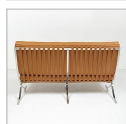

Mies van der Rohe Style: Exhibition Sofa

Inspired By: Mies van der Rohe Barcelona Sofa

Item No.: MC-1003

Standard Leather Choices:

Premium Leather Choices:

DESCRIPTION

Our Exhibition Sofa is based on the popular Mies van der Rohe Barcelona style chair, the iconic chair originally created for the Pavilion of German Representation at the 1929 Universal Exhibition in Barcelona, Spain.

Shown here with Autumn Tan Leather, our frame is constructed from premium grade solid bar stock stainless steel. All joints are fully welded, sealed, and seamless. The frame is hand-polished to a mirror-like finish. The geometry of the frame is accurate to the Mies van der Rohe original design. Four snaps attach the back cushion to the frame; 2 snaps and a belt attach the bottom cushion to the frame.

Dimensions:

Overall: 71w x 31.5d x 31h
 Seat Interior: 71w x 18d
 Seat Height: 17.5h
 Weight: 163lbs

LEATHER CHOICES

LEATHER CHOICES

Modern Classics Furniture offers the following Top-Grain Italian Leathers for this item. Features include: