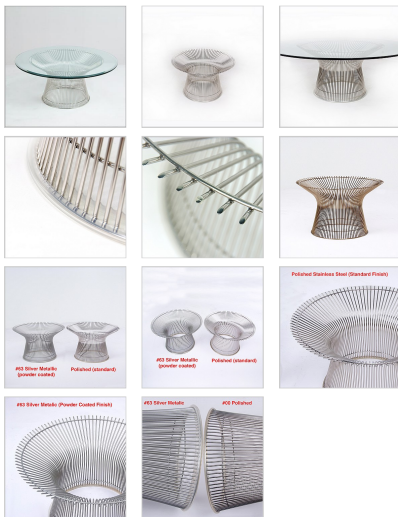

## Wire Frame Round Coffee Table - Platner Style

Inspired By: Warren Platner Coffee Table with Wire Frame and Glass Top

Item No.: MC-6502

**Table Glass Size:**

**Metal Finish Choices:**

Product Category: [Coffee Tables](#)

Designer: [Warren Platner](#)

Table Category: [Coffee Tables](#)

Table Top Color: [Glass Top](#)

Product Group: [platner tables](#)

Modernism Style: [Mid-Century Modern](#)

Availability: [Made to Order](#)

### DESCRIPTION

Part of the Platner Collection, our Wire Frame Round Coffee tables are inspired by Platner's designs from 1966 is an elegant addition to your living room. We offer this table in two sizes, 36 inch and 42 inch.

This iconic piece features steel rods to form the curved table base. Mr. Platner, who worked in the firms of Eero Saarinen and Kevin Roche in the early and mid-1960's, introduced his collection of chairs, ottomans and tables in 1966. Known as the "Platner Collection", in the original design, each piece glass rests on a sculptural base of nickel-plated steel rods resembling a shiny sheaf of wheat. Platner designed both the structure and the production method for these designs, forming his primary contribution to the mid-century modern furniture movement and is still an enduring icon of 1960's Modernism.